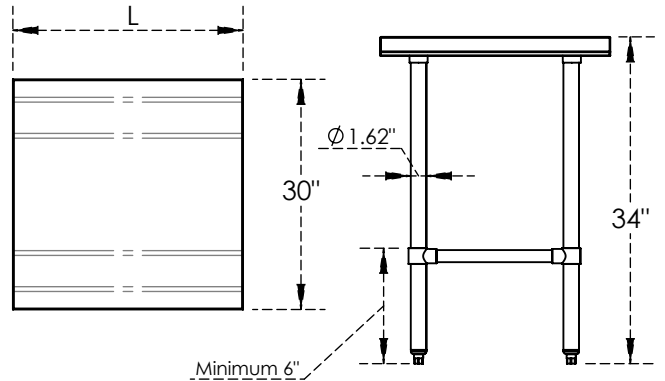

#### Sizes:

24" to 96" Commercial Open Base Work Table

#### Dimensions - Weights

Part No.	Part Name	Length (L)	No. of Legs
C9130	30" x 24" Stainless Steel Work Table	24"	4
C9130-30	30" x 30" Stainless Steel Work Table	30"	4
C9130-36	30" x 36" Stainless Steel Work Table	36"	4
C9130-48	30" x 48" Stainless Steel Work Table	48"	4
C9130-60	30" x 60" Stainless Steel Work Table	60"	4
C9130-72	30" x 72" Stainless Steel Work Table	72"	4
C9130-84	30" x 84" Stainless Steel Work Table	84"	6
C9130-96	30" x 96" Stainless Steel Work Table	96"	6