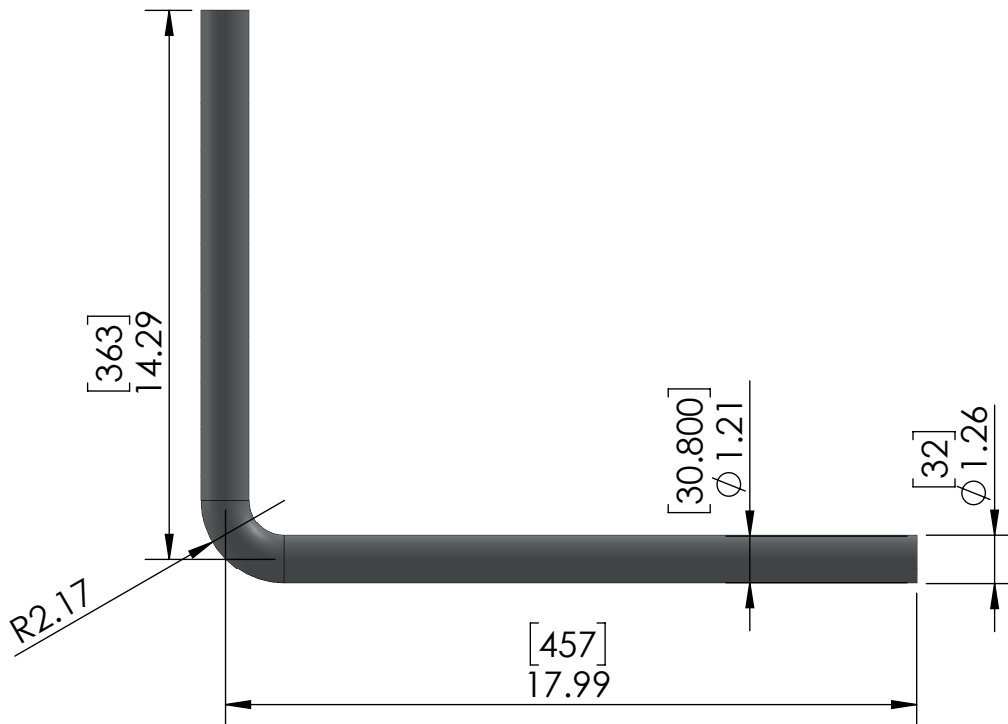

No Options

Product Dimensions:-

Copyright © 2017 Krome USA Inc. All Rights Reserved

US & Canada :- +1-678 666 2001

Asia:- +91-9814203010

Krome USA Inc. reserves the right to make revisions to product specifications without any notice